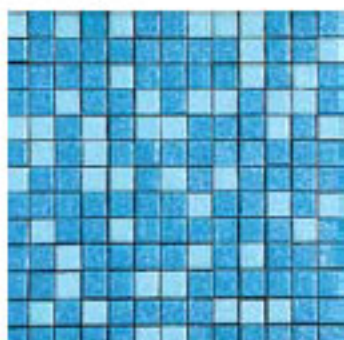

3/4" x 3/4" 2 x 2 cms

36% Cancún  
25% Mar  
31% Acapulco  
8% Cobalto

**Atlántico**

3/4" x 3/4" 2 x 2 cms  
2" x 2" 5 x 5

70% K5  
30% K5 iridiscente

**K5 30**

3/4" x 3/4" 2 x 2 cms

70% Cancún  
30% Paradise

**Cancún 30**

3/4" x 3/4" 2 x 2 cms

33% Cancún  
34% Mar  
33% Acapulco

**Caribe**

3/4" x 3/4" 2 x 2 cms  
2" x 2" 5 x 5

30% Cancún  
13% Cristal  
12% Cobalto  
45% Cobalto Oscuro

**Mediterráneo**

3/4" x 3/4" 2 x 2 cms

70% Cancún  
30% Acapulco

**Pacífico**

3/4" x 3/4" 2 x 2 cms  
2" x 2" 5 x 5

Colores  
Azules al azar

**Akua**

3/4" x 3/4" 2 x 2 cms